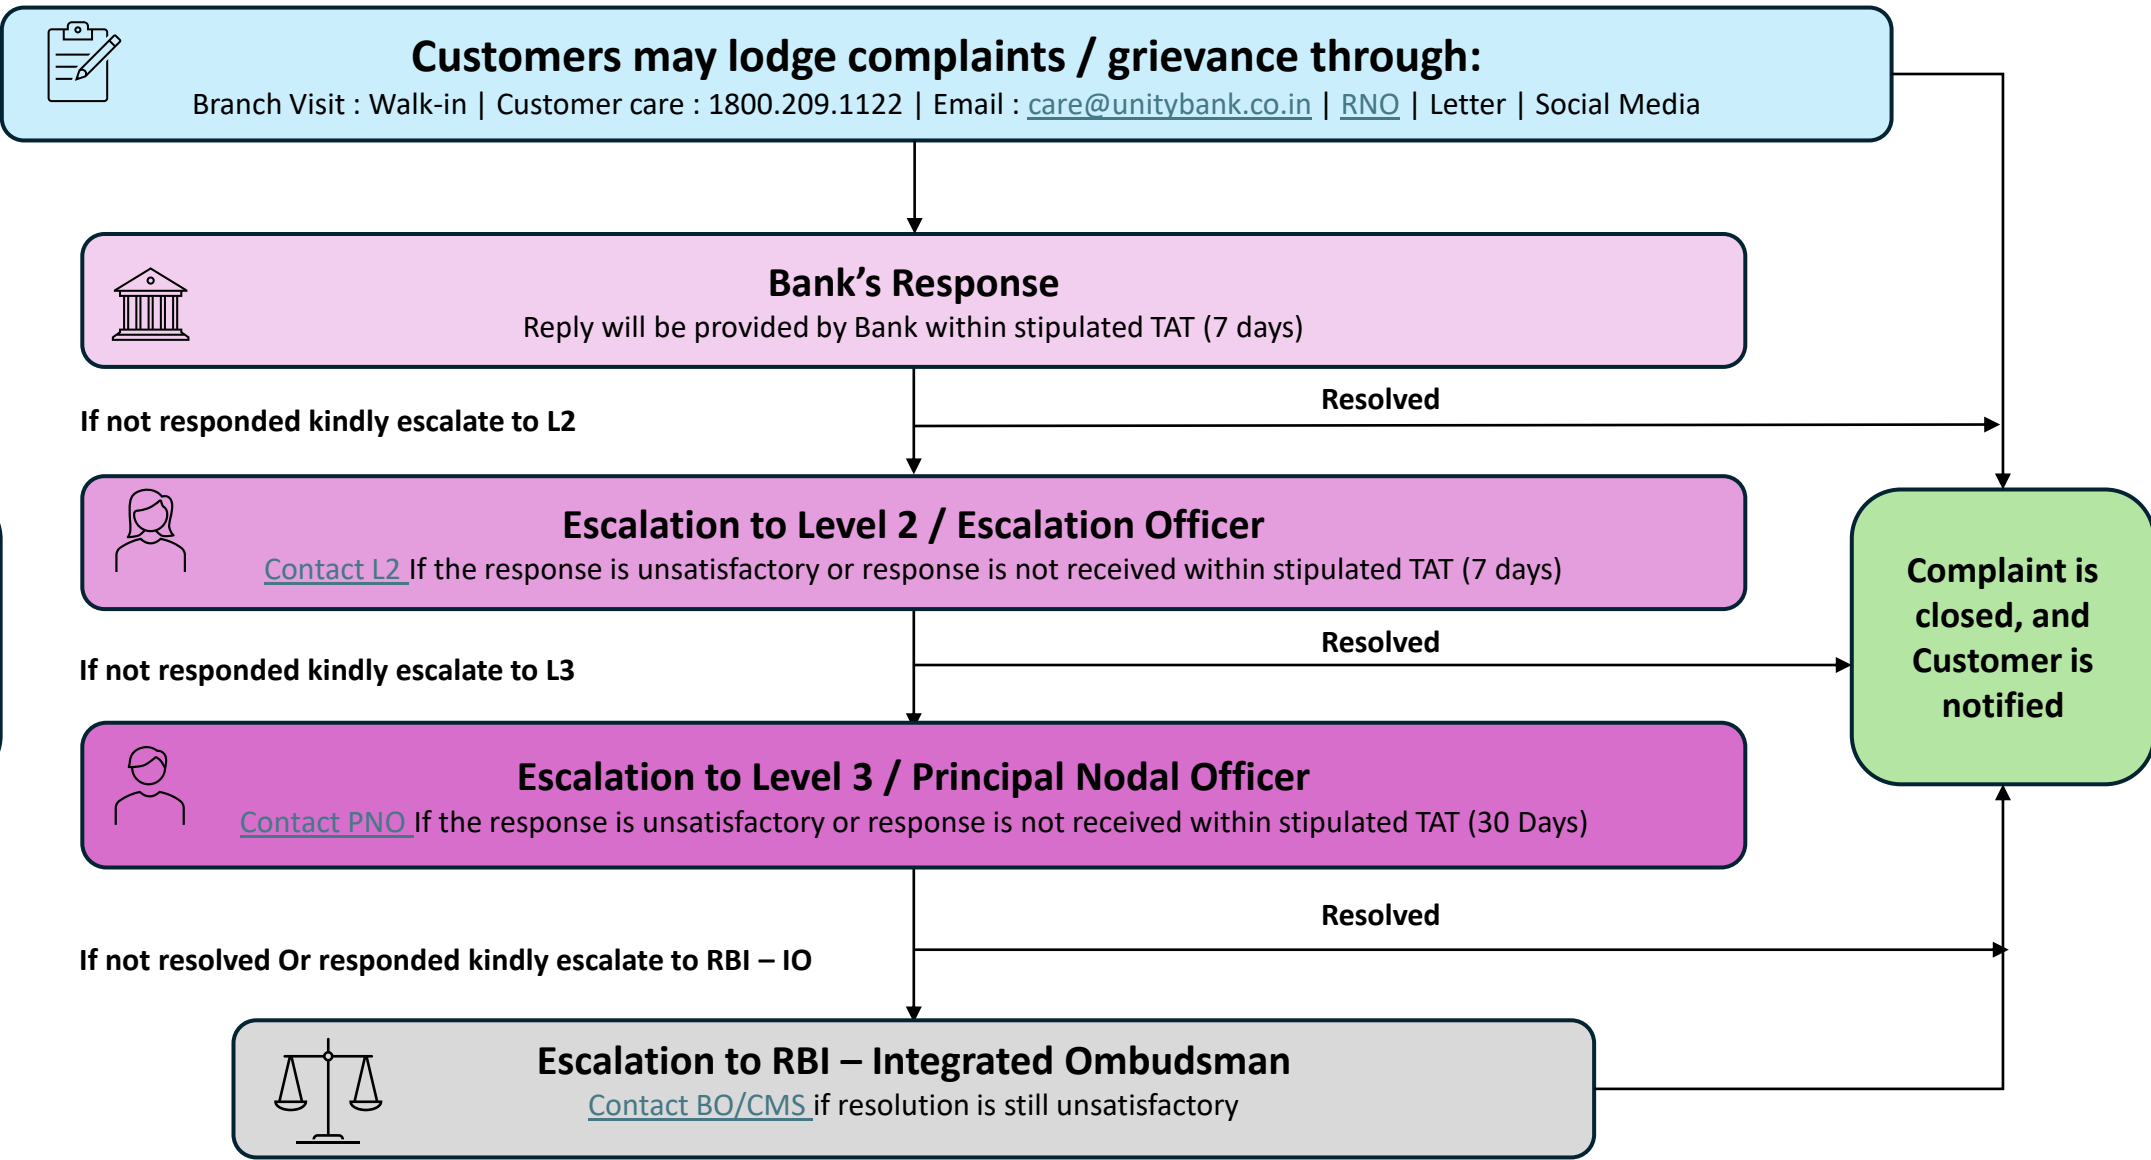

Unity Small Finance Bank

Procedure for lodging a complaint

INTERNAL

Complaint /Grievance Redressal Process Flow

Escalation Matrix
[details-of-grievance-redressal-officer-and-escalation-matrix.pdf](#)